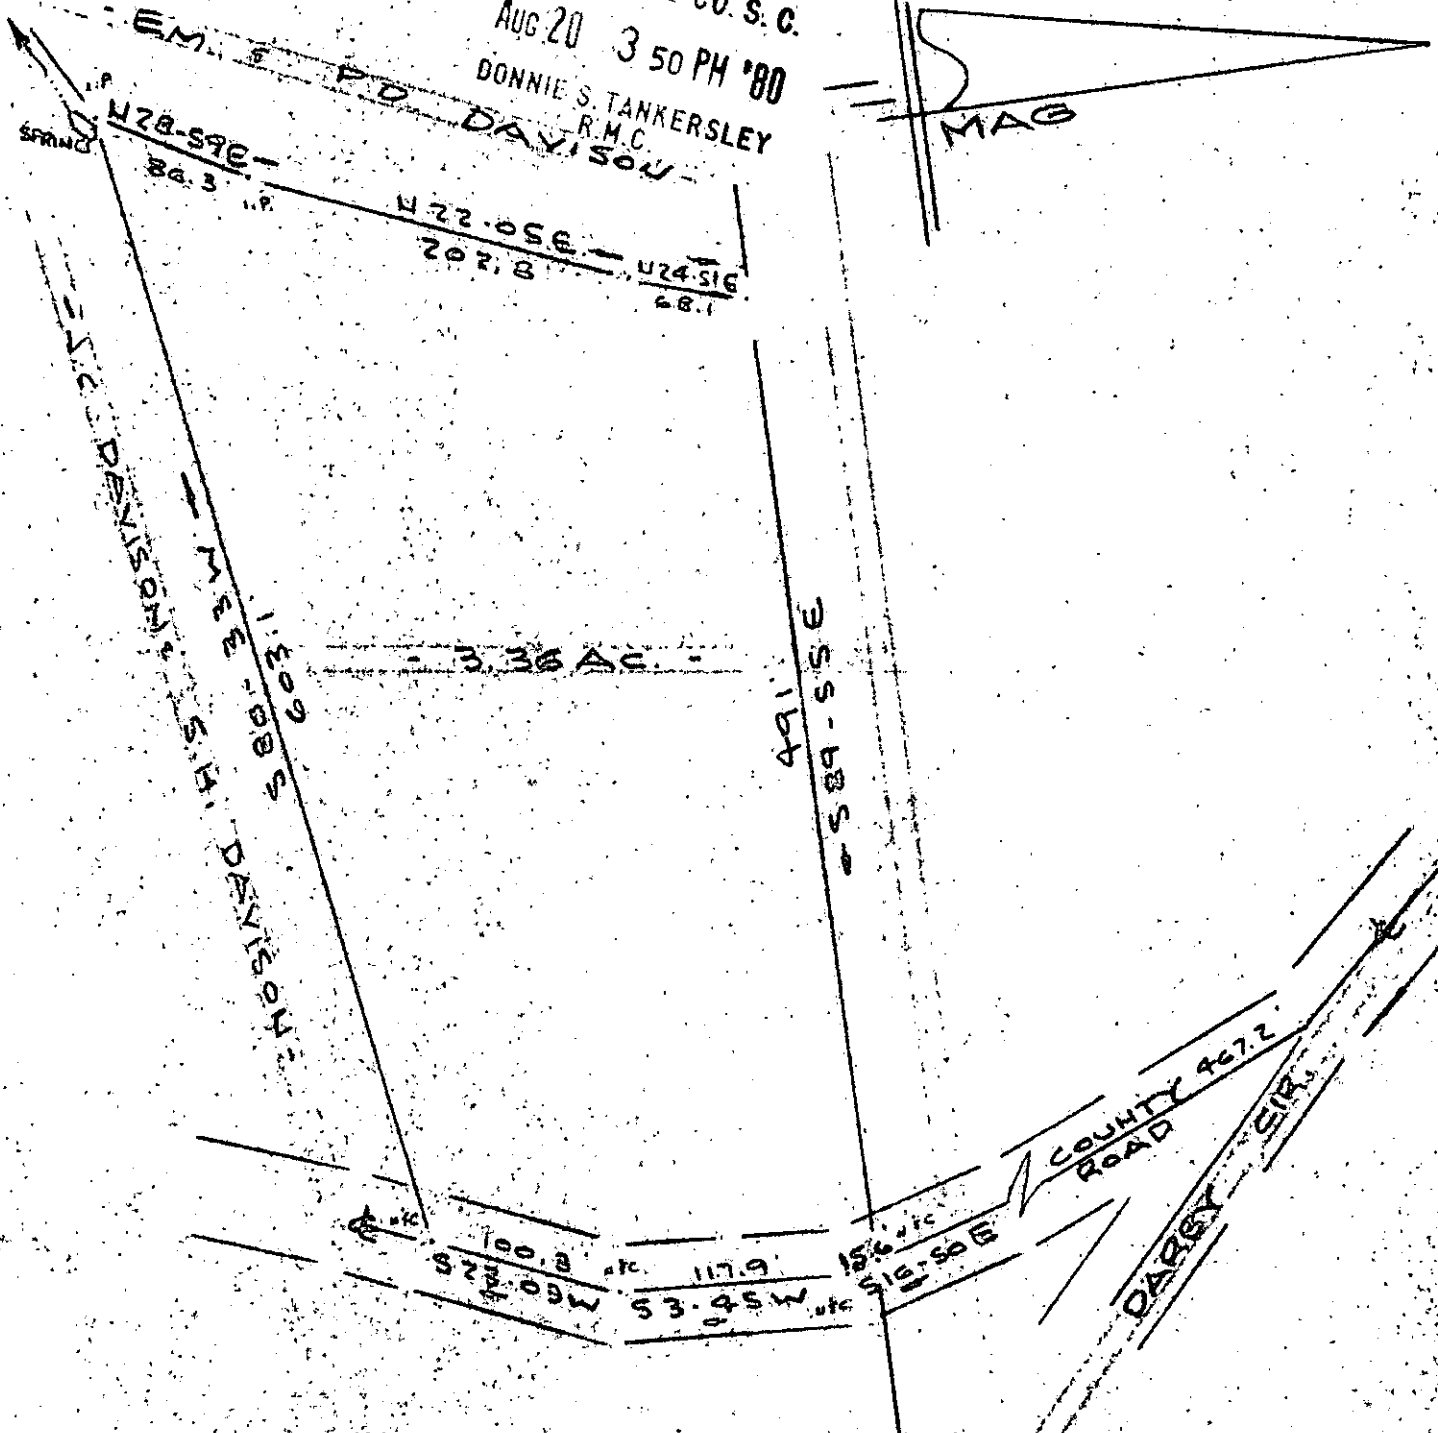

FILED  
GREENVILLE CO. S. C.

AUG 20 3 50 PM '80

DONNIE S. TANKERSLEY  
R.M.C.

DAVISON

MAG

SURVEY FOR  
 WILLIAM E JACKSON & NANCY C JACKSON  
 NEAR GREENVILLE, S. C.  
 SCALE: 1"=100' 20 DEC 1979

8-D-56  
 5185

AUG 20 1980

SOUTH CAROLINA  
 REGISTERED  
 R. B. Bruce

CAROLINA SURVEYING CO.  
 112 MANLY ST  
 GREENVILLE, S.C. 29601

3.0001